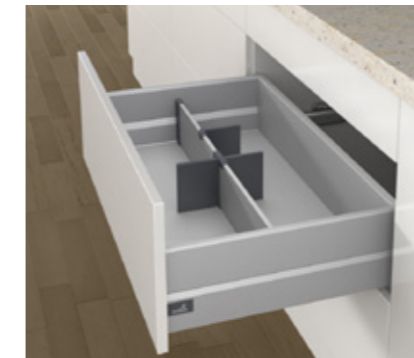

OrgaStore 810

Colour matched, aluminium profile with spring loaded end caps to fit perfectly into a 94mm & 126mm high Pot & Pan drawer

Item No. Silver	White	Anthracite	Description	PU
9182234	9182233	9182234	OrgaStore 810 adaptor	1
9182247	9182249	9182250	OrgaStore 810 profile 2000mm	1
9182231	9182230	9182231	OrgaStore 810 divider	1
9182254	9182259	9182264	OrgaStore 810- 300 Width	1
9182255	9182260	9182265	OrgaStore 810- 450 Width	1
9182256	9182261	9182266	OrgaStore 810- 600 Width	1
9182257	9182262	9182267	OrgaStore 810- 900 Width	1
9182258	9182263	9182268	OrgaStore 810- 1200 Width	1