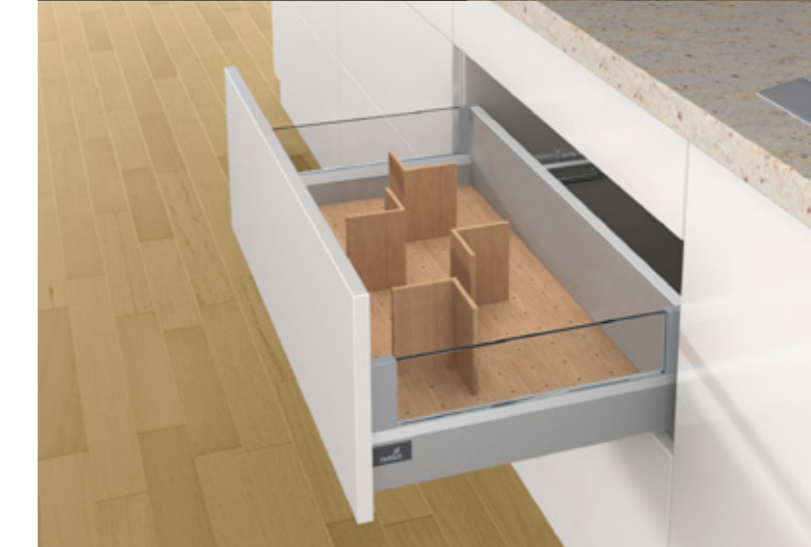

Hettich. ArciTech Internal Organisation

A perfect drawer system requires intelligent organisation. By using dividers and partitions, a selection of pre-assembled plastic, steel or wooden elements can be personalised to produce a wealth of options to meet your needs. With the ArciTech drawer system we have the ideal combination to complete the look – outside and in.

Technik für Möbel