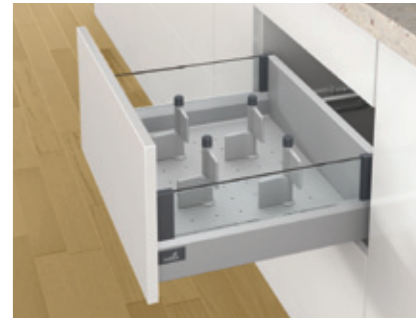

OrgaFlag

Colour matched, plastic moulded tray to fit perfectly into a Pot & Pan drawer, nominal depth 450mm

Item No.	Description	PU
9189409	OrgaFlag- Perforated base plate with dividing elements 600 Width - Silver	1

Item No.	Description	PU
9189410	OrgaFlag- Perforated base plate with dividing elements 100 Width - Silver	1