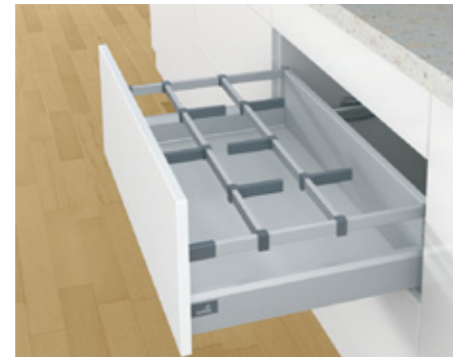

OrgaStore 400

Colour matched, railing system to fit perfectly into a pot & pan drawer with railing, nominal depth 450mm

Item No. Silver	White	Anthracite	Description	PU
9182706	9182714	9182712	OrgaStore 400 railing 2000 length	1
9182222	9182223	9182222	OrgaStore 400 Adapter	1
9182225	9182227	9182225	OrgaStore 400 Dividing elements	1
9139148	9139189	9139157	OrgaStore 400 railing 300 width	1
9139172	9139191	9139159	OrgaStore 400 railing 400 width	1
9139173	9139192	9139160	OrgaStore 400 railing 450 width	1
9139174	9139193	9139181	OrgaStore 400 railing 500 width	1
9139177	9139195	9139183	OrgaStore 400 railing 600 width	1
9139152	9139196	9139184	OrgaStore 400 railing 800 width	1
9139153	9139197	9139185	OrgaStore 400 railing 900 width	1
9139154	9139198	9139186	OrgaStore 400 railing 1000 width	1
9139155	9139199	9139187	OrgaStore 400 railing 1200 width	1